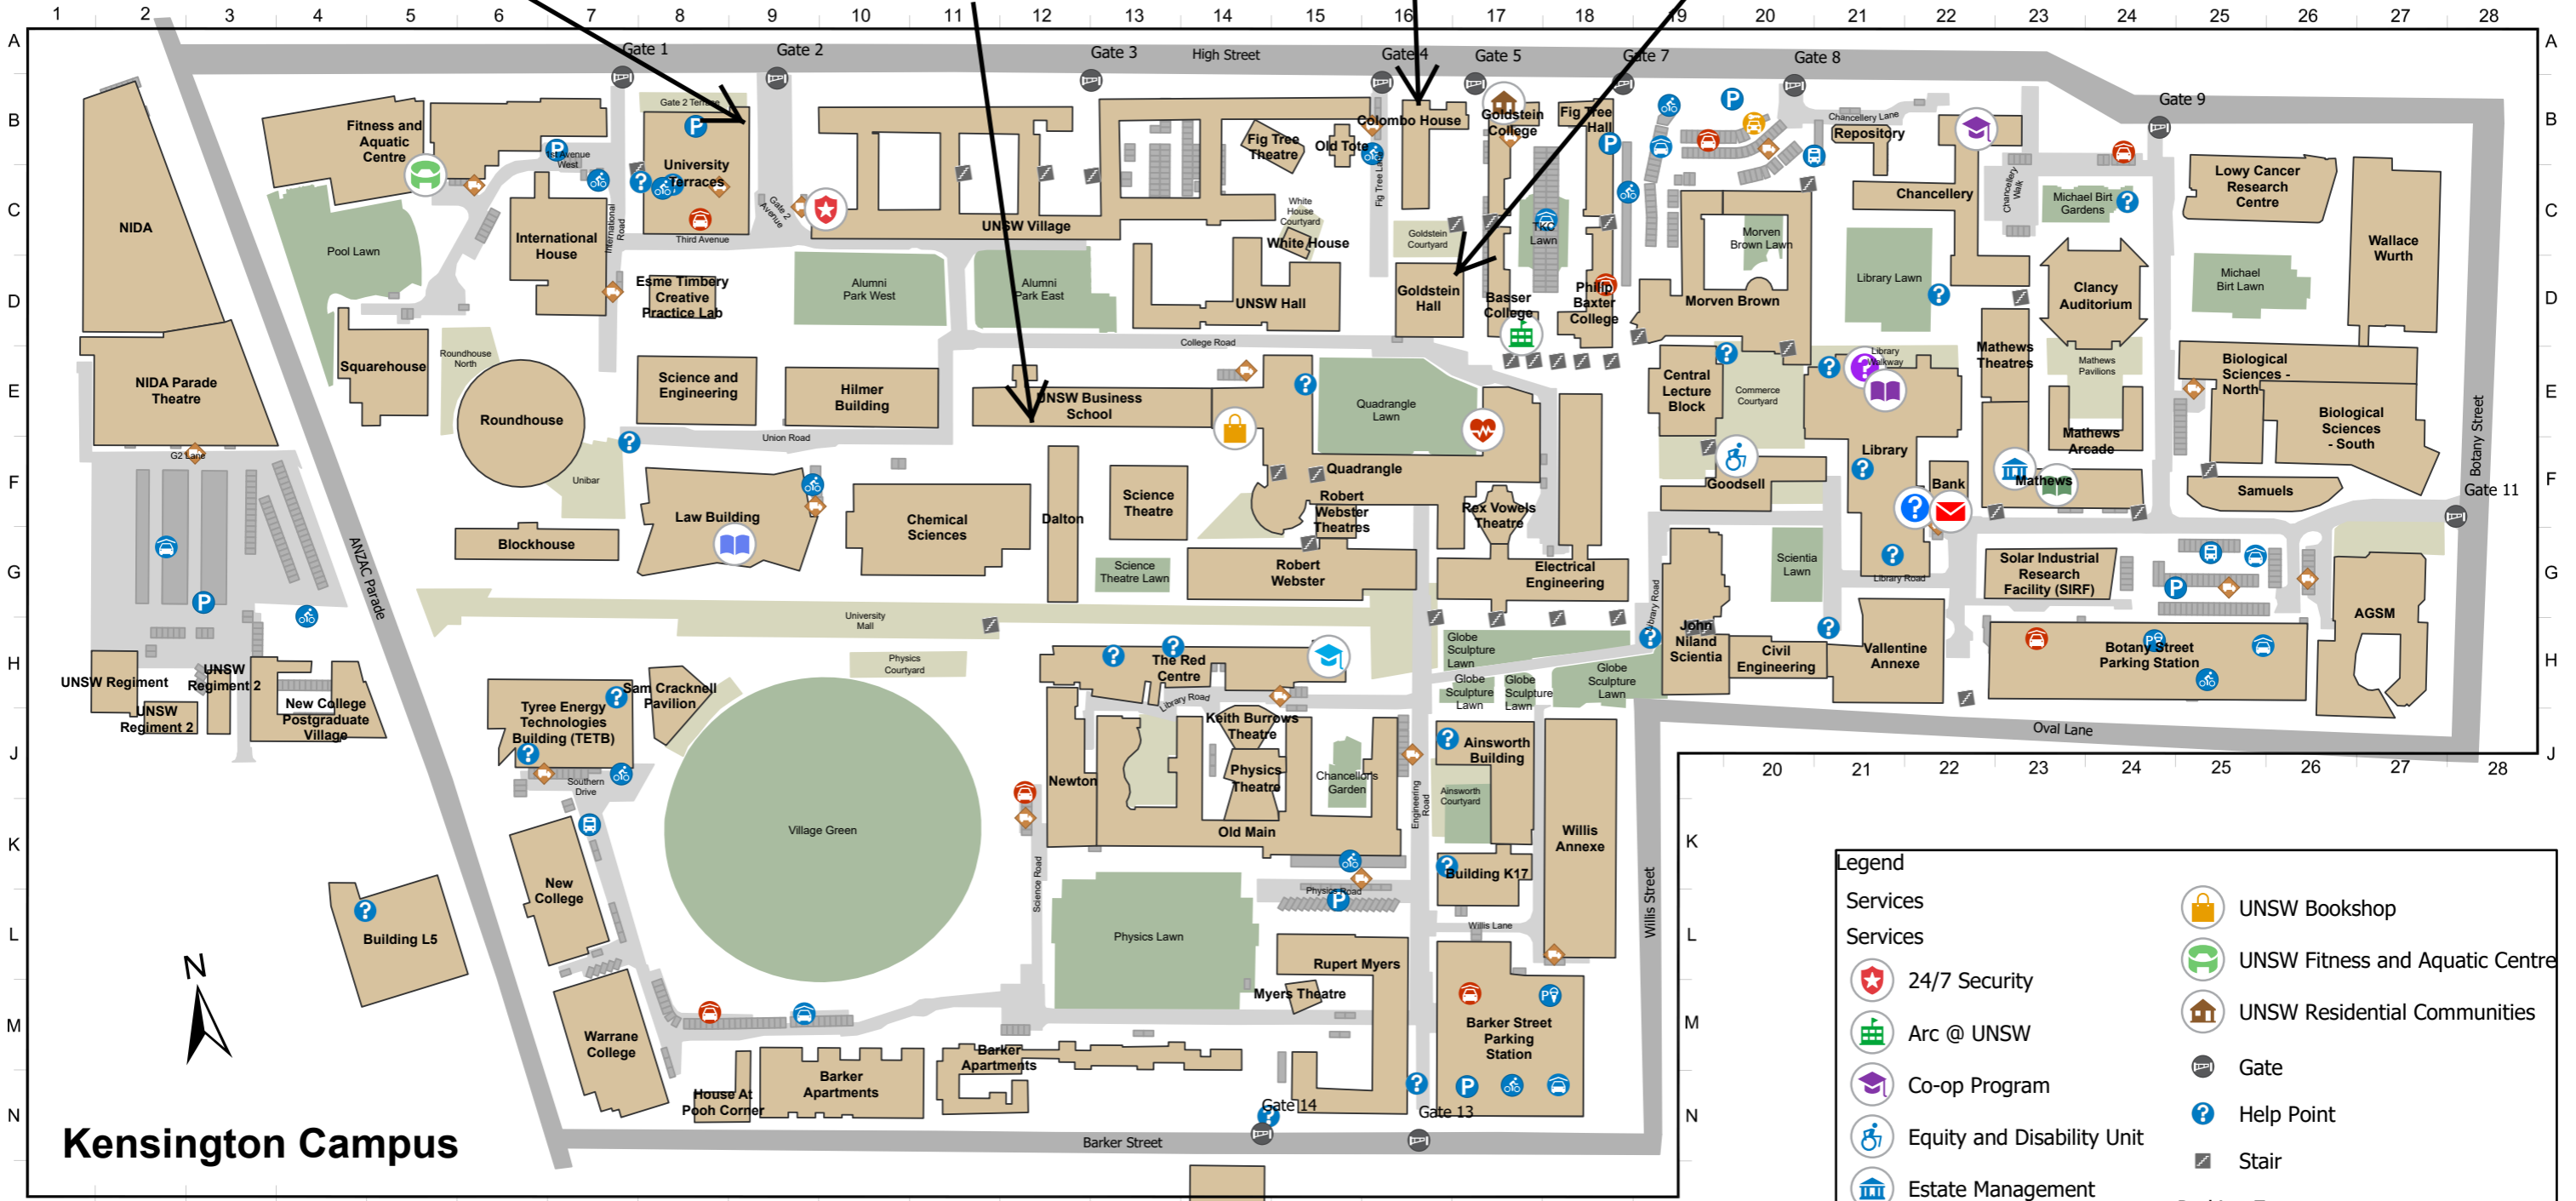

Barista Coffee
(with conference voucher)
Maze Cafe
Gate 2 High Street

Tuesday networking
Business School Lounge
Level 6, West Wing
Business School Building (E12)
Gate 2 High Street

Conference Venue
Colombo House
Gate 4 High Street

Conference Sessions
Goldstein Hall

Building Name	Building Code	Building Name	Building Code	Building Name	Building Code	Building Name	Building Code	Building Name	Building Code	Building Name	Building Code
AGSM	G27	Central Lecture Block	E19	Goldstein Hall	D16	Mathews Theatres	D23	Repository	B21	Tyree Energy Building (TETB)	H6
Ainsworth Building	J17	Chancellery	C22	Goodsell	F20	Morven Brown	C20	Rex Vowels Theatre	F17	University Terraces	B8
Bank	F22	Chemical Sciences	F10	Hilmer Building	E10	Myers Theatre	M15A	Robert Webster Theatres	G14	UNSW Business School	E12
Barker Apartments	N13	Civil Engineering	H20	House At Pooh Corner	N8	New College	L6	Robert Webster Theatres	G15	UNSW Hall	D14
Barker Apartments	N13	Clancy Auditorium	C24	International House	C6	New College Postgraduate Village	H3	Roundhouse	E6	UNSW Regiment	H1
Barker Street Parking Station	N18	Colombo House	B16	John Niland Scientia	G19	Newton	J12	Rupert Myers	M15	UNSW Regiment 2	J2
Basser College	D17	Dalton	F12	Kanga's House	O14	NIDA	D2	Sam Cracknell Pavilion	H8	UNSW Regiment 2	J2
Biological Sciences - North	D26	Electrical Engineering	G17	Keith Burrows Theatre	J14	NIDA Parade Theatre	E2	Samuels	F25	UNSW Village	B10
Biological Sciences - South	E26	Esme Timbery Creative Practice Lab	D8	Law Building	F8	Old Main	K15	Science and Engineering	E8	Valentine Annexe	H22
Blockhouse	G6	Fig Tree Hall	B18	Library	F21	Old Tote	B15	Science Theatre	F13	Wallace Wurth	C27
Botany Street Parking Station	H25	Fig Tree Theatre	B14D	Lowy Cancer Research Centre	C25	Philip Baxter College	D18	Solar Industrial Research Facility (SIRF)	G23	Warrane College	M7
Building K17	K17	Fitness and Aquatic Centre	B5	Mathews	F23	Physics Theatre	K14	Squarehouse	E4	White House	C15
Building L5	L5	Goldstein College	B17	Mathews Arcade	E24A	Quadrangle	E15	The Red Centre	H13	Willis Annexe	J18

Legend

Services

- 24/7 Security
- Arc @ UNSW
- Co-op Program
- Equity and Disability Unit
- Estate Management
- Freehills Law Library
- Future Students
- IT Walk-in Service Centre
- Library
- Medical Centre
- Post Office
- Print Centre
- The Nucleus: Student Hub

UNSW Bookshop

UNSW Fitness and Aquatic Centre

UNSW Residential Communities

Gate

Help Point

Stair

Parking Zone

Type

- Bus Bay
- Accessible
- Go Get
- Loading Zone
- Meter/Permit
- Meters
- Motorbike
- Permit
- Reserve